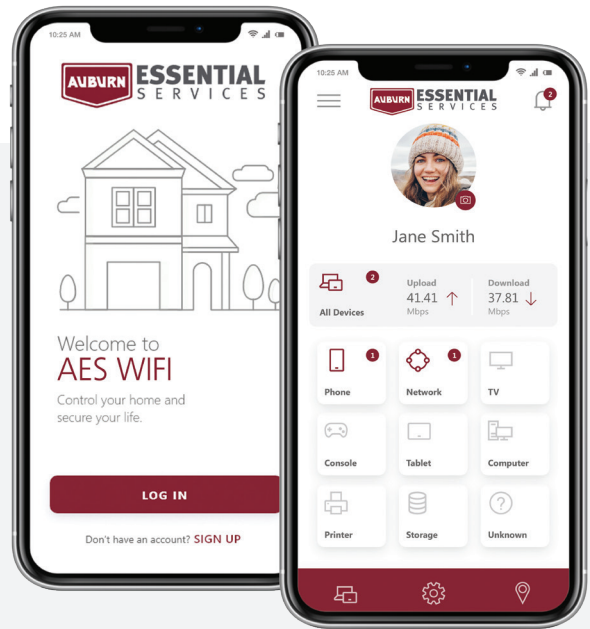

AES WiFi

Designed to Fit Your Life

With more and more WiFi devices in your home—and multiple users enjoying them at the same time—fast, reliable home WiFi is essential to an enjoyable online experience. AES WiFi allows you to create a world-class wireless network that's secure and easy to manage. You can monitor usage, manage access and understand what's happening online—all from the AES WiFi app on your smartphone. Get convenience and control with AES WiFi and start using WiFi in your home exactly the way you want!

Why AES WiFi?

CUTTING EDGE

Market-leading range and battery life with WiFi 6—ideal for today's busy (and bandwidth-hungry) households

HIGH PERFORMANCE

Dual-band support that lets you leverage both the 2.4 GHz and 5 GHz bands

BROAD COVERAGE

Powerful house-wide coverage with AES WiFi routers (either 6 or 12 WiFi antennas) WiFi satellites

FLEXIBLE

Access to a growing selection of applications: parental controls, home network security protections, IoT, Alexa binding, etc.

VALUE-ADDED SERVICES	MONTHLY COST
Advanced Network Security	\$4.95
Parental Controls	\$4.95

AES WiFi App

We make it easy to manage your home or office WiFi network with the free AES WiFi (formerly AES@HOME) app.